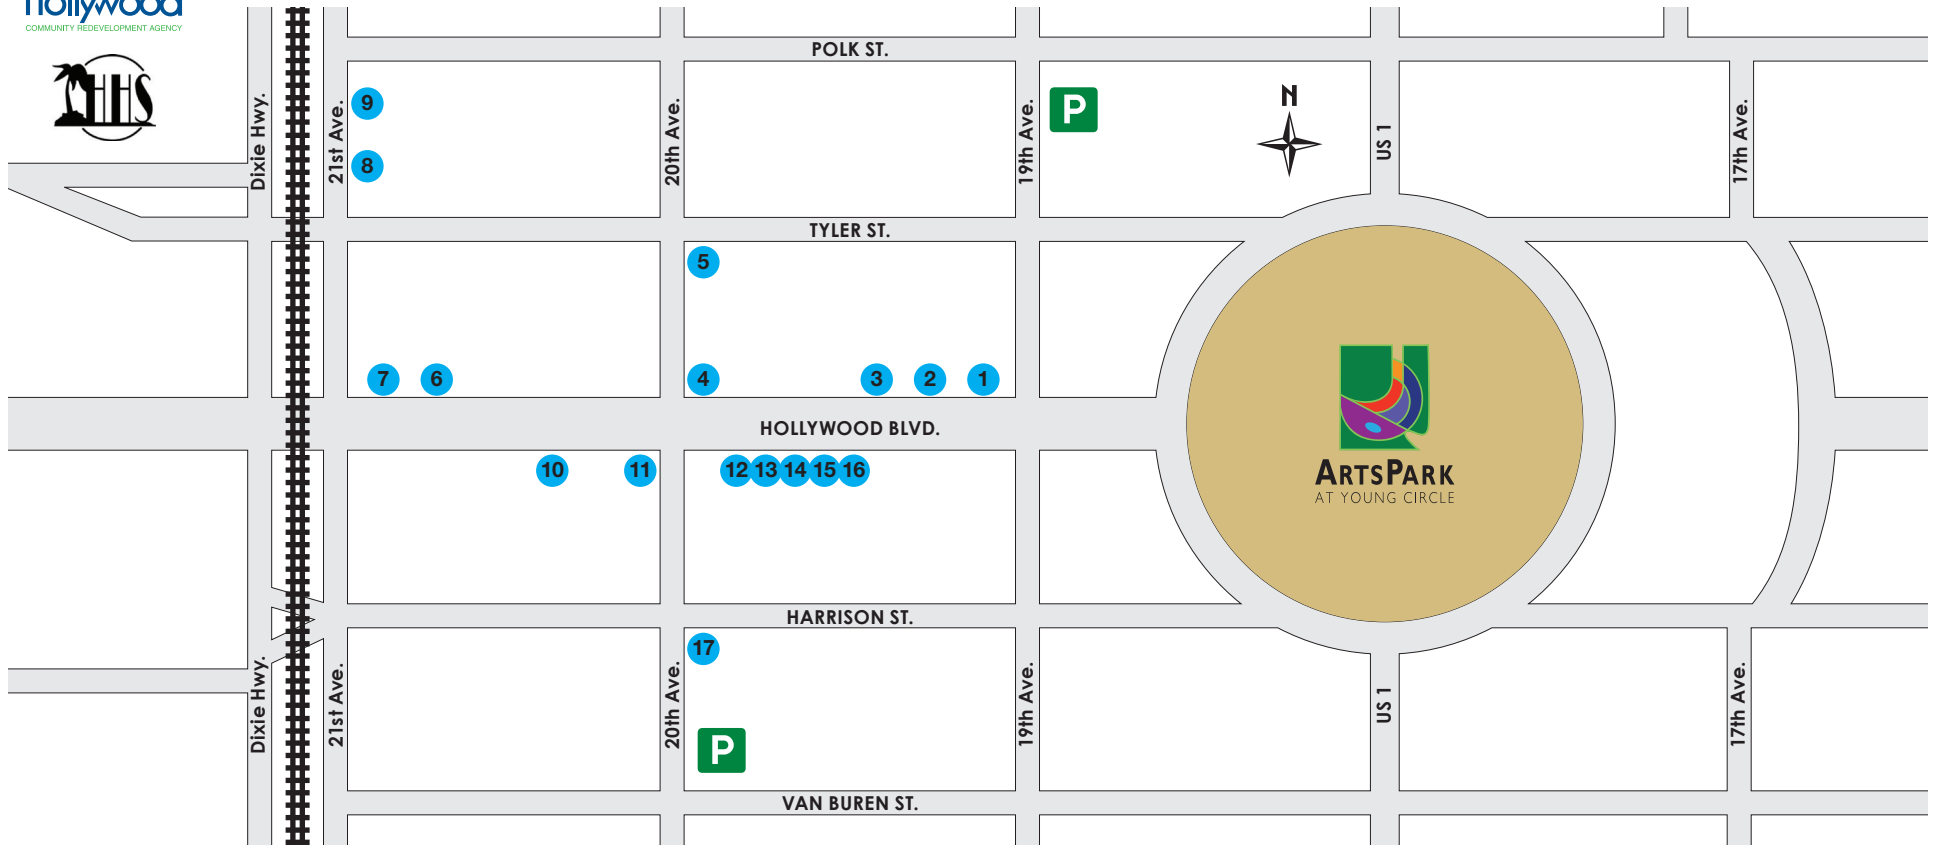

Historic Landmark Plaque Map

1. 1903 Hollywood Blvd

Lovett's; F. W. Woolworth Co.

2. 1911-15 Hollywood Blvd

Hollywood Furniture Company

3. 1921 Hollywood Blvd

Hollywood Theatre; Ritz Theatre

4. Anniversary Park

8. 211 N. 21st Ave

American Legion Post 92

9. 219 N. 21st Ave

Hollywood's first City Hall and Police Station

10. 2010 Hollywood Blvd

Melina's

11. 2000 Hollywood Blvd

Hollywood Land & Water Company

12. 1936-38 Hollywood Blvd

Central Arcade

13. 1934 Hollywood Blvd

Hollywood Publishing Company;
Hollywood News Building

14. 1930-32 Hollywood Blvd

Wellons & McGowan

15. 1928 Hollywood Blvd

Joe's Tropical Cafe

16. 1926 Hollywood Blvd

Morse Arcade

17. 1946 Harrison St

Harrison Building

*Plaque tour descriptions on map detail original historic location name.

Historic Landmark Plaque Tour

Plaque tour descriptions on map detail
original historic location name.